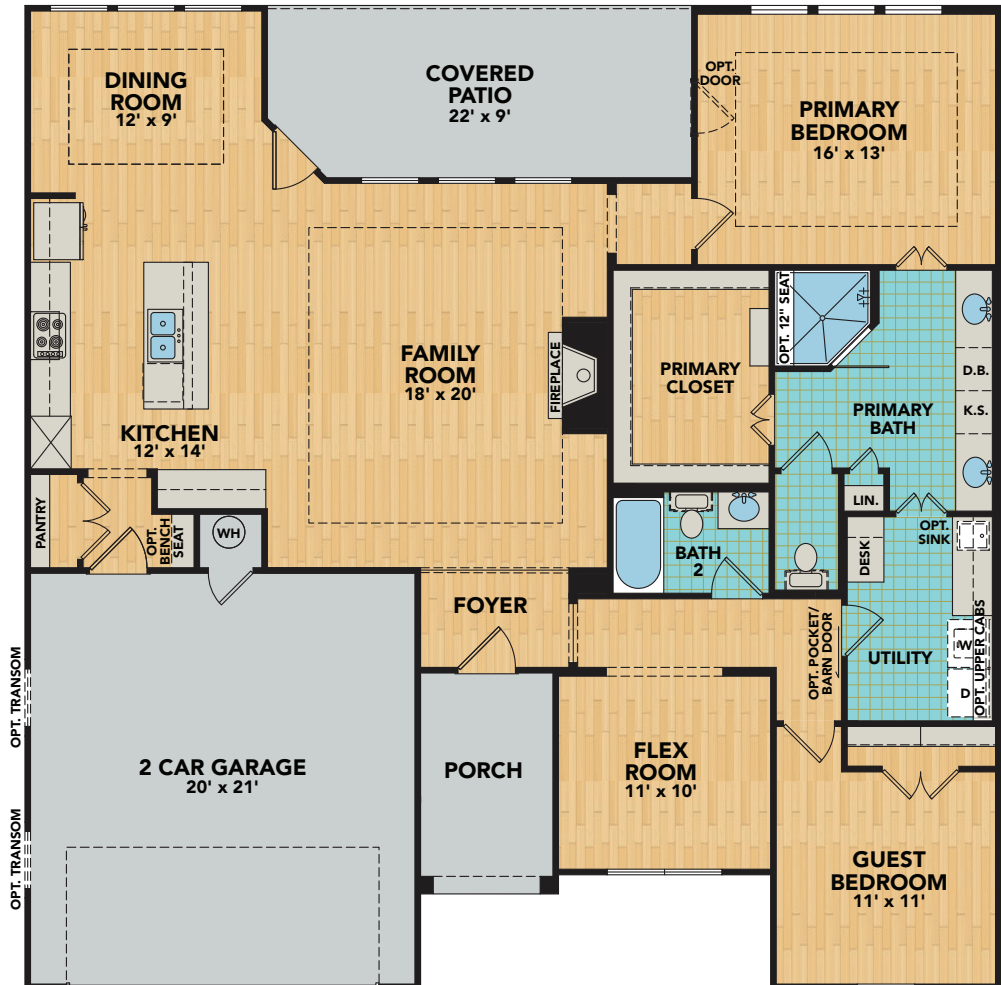

# ARABELLA FLOORPLAN

## Reserve Series

1877

Square Feet

2

Beds

2

Baths

1

Floor

2

Car Garage

### FLOORPLAN