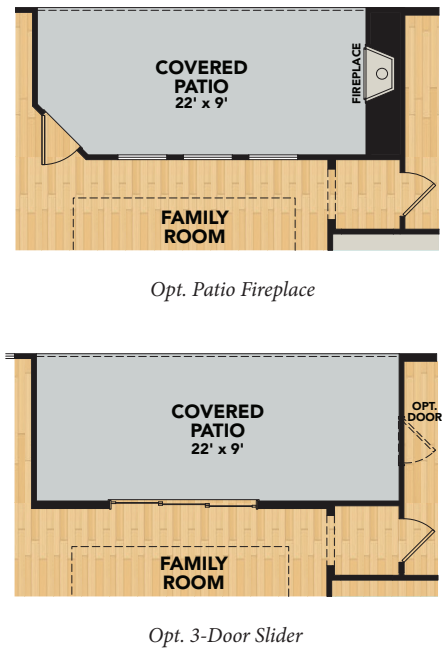

ARABELLA FLOORPLAN | Reserve Series

1877 SF • 2 Beds • 2 Baths • 1 Floor • 2 Car Garage

LaderaLiving.com

OPTIONS

*The information and imagery contained herein are for illustrative purposes only. Planned amenities, open space, lot size and configuration, land use and zoning may change without prior notice. Prices, availability and builder offers are also subject to change. 12/2023