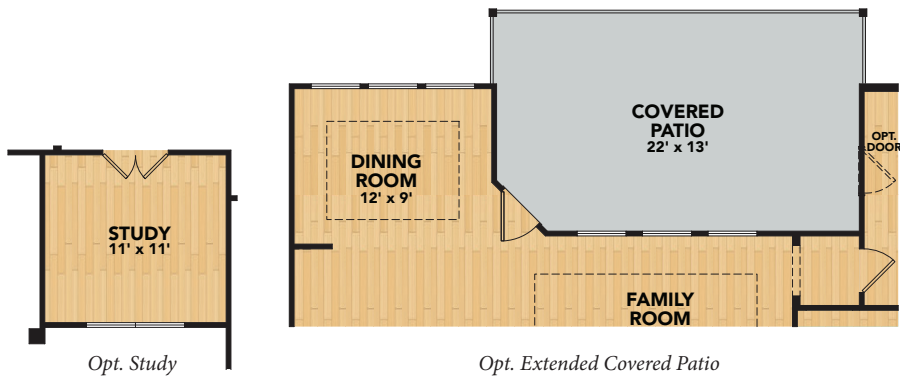

ARABELLA FLOORPLAN | Reserve Series

1877 SF • 2 Beds • 2 Baths • 1 Floor • 2 Car Garage

LaderaLiving.com

OPTIONS

*The information and imagery contained herein are for illustrative purposes only. Planned amenities, open space, lot size and configuration, land use and zoning may change without prior notice. Prices, availability and builder offers are also subject to change. 12/2023