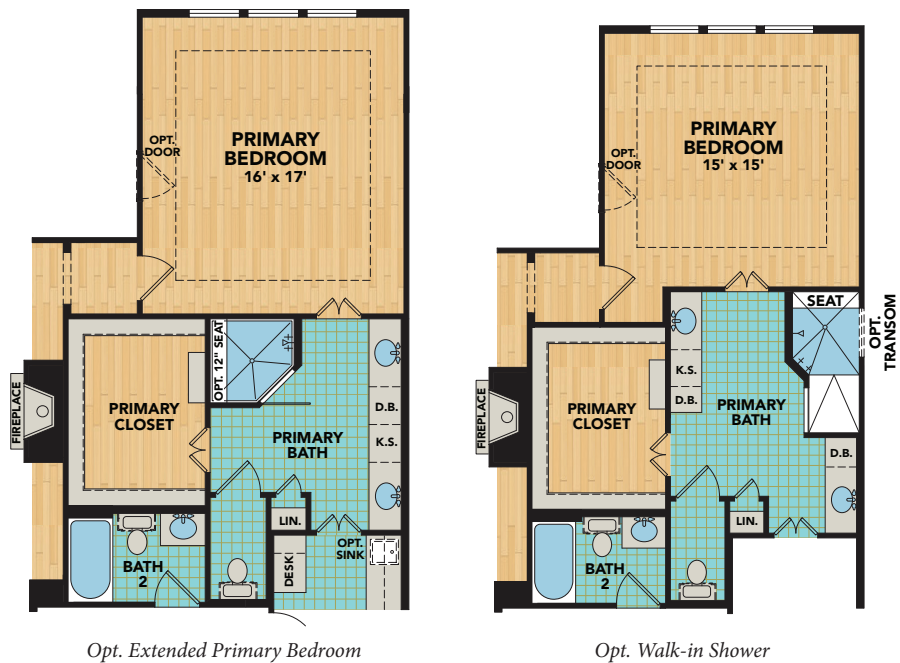

ARABELLA FLOORPLAN | Reserve Series

1877 SF • 2 Beds • 2 Baths • 1 Floor • 2 Car Garage

LaderaLiving.com

OPTIONS

*The information and imagery contained herein are for illustrative purposes only. Planned amenities, open space, lot size and configuration, land use and zoning may change without prior notice. Prices, availability and builder offers are also subject to change. 12/2023