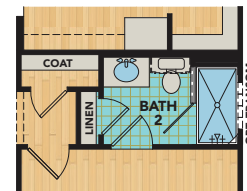

1

Floor

2

Car Garage

FLOORPLAN

TOSCANA FLOORPLAN | Reserve Series

2248 SF • 2 Beds • 2.5 Baths • 1 Floor • 2 Car Garage

LaderaLiving.com

OPTIONS

Opt. 3-door Slider

Opt. 4-door Slider

Opt. Bath 2 Shower

Opt. Walk-in Shower

Opt. Ceiling Upgrade 1

Opt. Study

Opt. Ceiling Upgrade 2