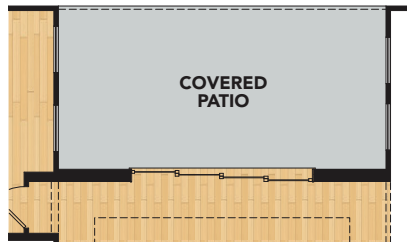

1

Floor

2

Car Garage

FLOORPLAN

TOSCANA FLOORPLAN | Reserve Series

2248 SF • 2 Beds • 2.5 Baths • 1 Floor • 2 Car Garage

LaderaLiving.com

OPTIONS

Opt. 3-door Slider

Opt. 4-door Slider

Opt. Bath 2 Shower

Opt. Walk-in Shower

Opt. Ceiling Upgrade 1

Opt. Study

Opt. Ceiling Upgrade 2