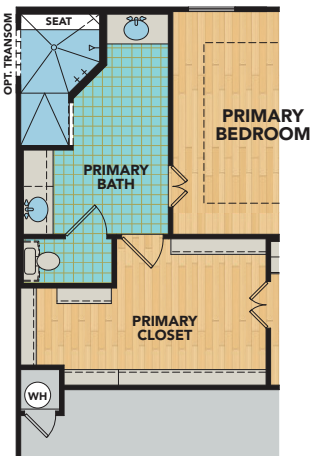

1

Floor

2

Car Garage

FLOORPLAN

TOSCANA FLOORPLAN | Reserve Series

2248 SF • 2 Beds • 2.5 Baths • 1 Floor • 2 Car Garage

LaderaLiving.com

OPTIONS

Opt. 3-door Slider

Opt. 4-door Slider

Opt. Bath 2 Shower

Opt. Walk-in Shower

Opt. Ceiling Upgrade 1

Opt. Study

Opt. Ceiling Upgrade 2