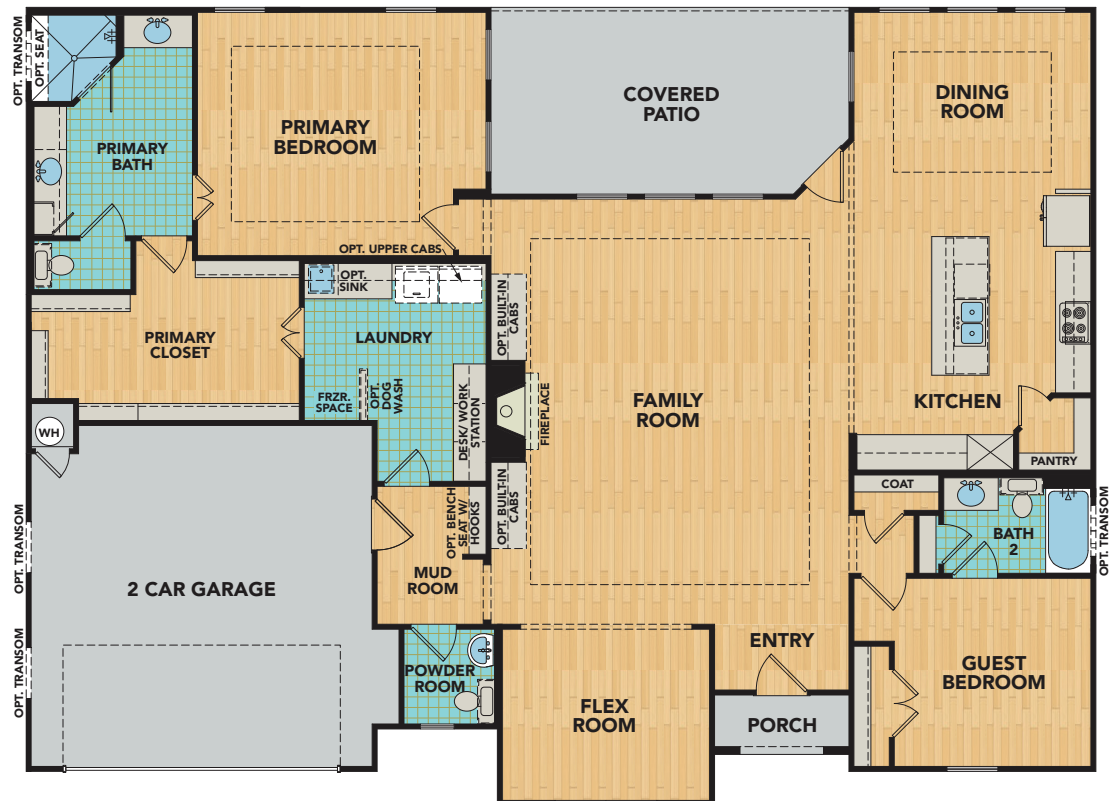

TOSCANA FLOORPLAN

Reserve Series

2248

Square Feet

2

Beds

2.5

Baths

1

Floor

2

Car Garage

FLOORPLAN

TOSCANA FLOORPLAN | Reserve Series

2248 SF • 2 Beds • 2.5 Baths • 1 Floor • 2 Car Garage

LaderaLiving.com

OPTIONS

Opt. 3-door Slider

Opt. 4-door Slider

Opt. Bath 2 Shower

Opt. Walk-in Shower

Opt. Ceiling Upgrade 1

Opt. Study

Opt. Ceiling Upgrade 2