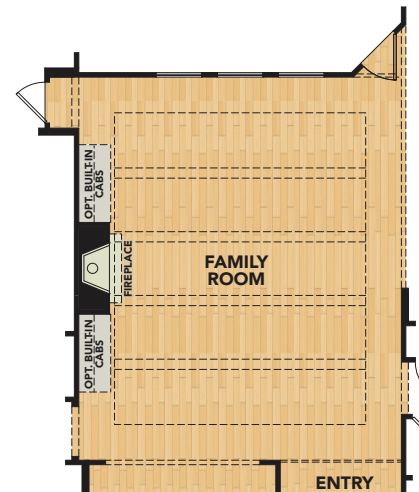

1

Floor

2

Car Garage

FLOORPLAN

TOSCANA FLOORPLAN | Reserve Series

2248 SF • 2 Beds • 2.5 Baths • 1 Floor • 2 Car Garage

LaderaLiving.com

OPTIONS

Opt. 3-door Slider

Opt. 4-door Slider

Opt. Bath 2 Shower

Opt. Walk-in Shower

Opt. Ceiling Upgrade 1

Opt. Study

Opt. Ceiling Upgrade 2