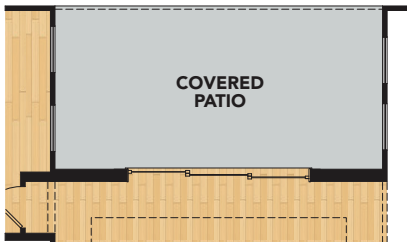

1

Floor

2

Car Garage

FLOORPLAN

TOSCANA FLOORPLAN | Reserve Series

2248 SF • 2 Beds • 2.5 Baths • 1 Floor • 2 Car Garage

LaderaLiving.com

OPTIONS

Opt. 3-door Slider

Opt. 4-door Slider

Opt. Bath 2 Shower

Opt. Walk-in Shower

Opt. Ceiling Upgrade 1

Opt. Study

Opt. Ceiling Upgrade 2