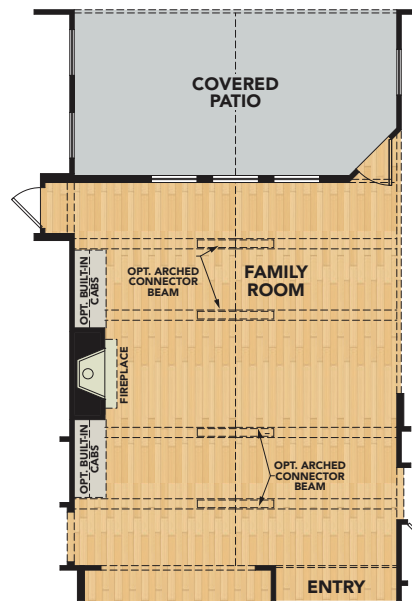

1

Floor

2

Car Garage

FLOORPLAN

TOSCANA FLOORPLAN | Reserve Series

2248 SF • 2 Beds • 2.5 Baths • 1 Floor • 2 Car Garage

LaderaLiving.com

OPTIONS

Opt. 3-door Slider

Opt. 4-door Slider

Opt. Bath 2 Shower

Opt. Walk-in Shower

Opt. Ceiling Upgrade 1

Opt. Study

Opt. Ceiling Upgrade 2