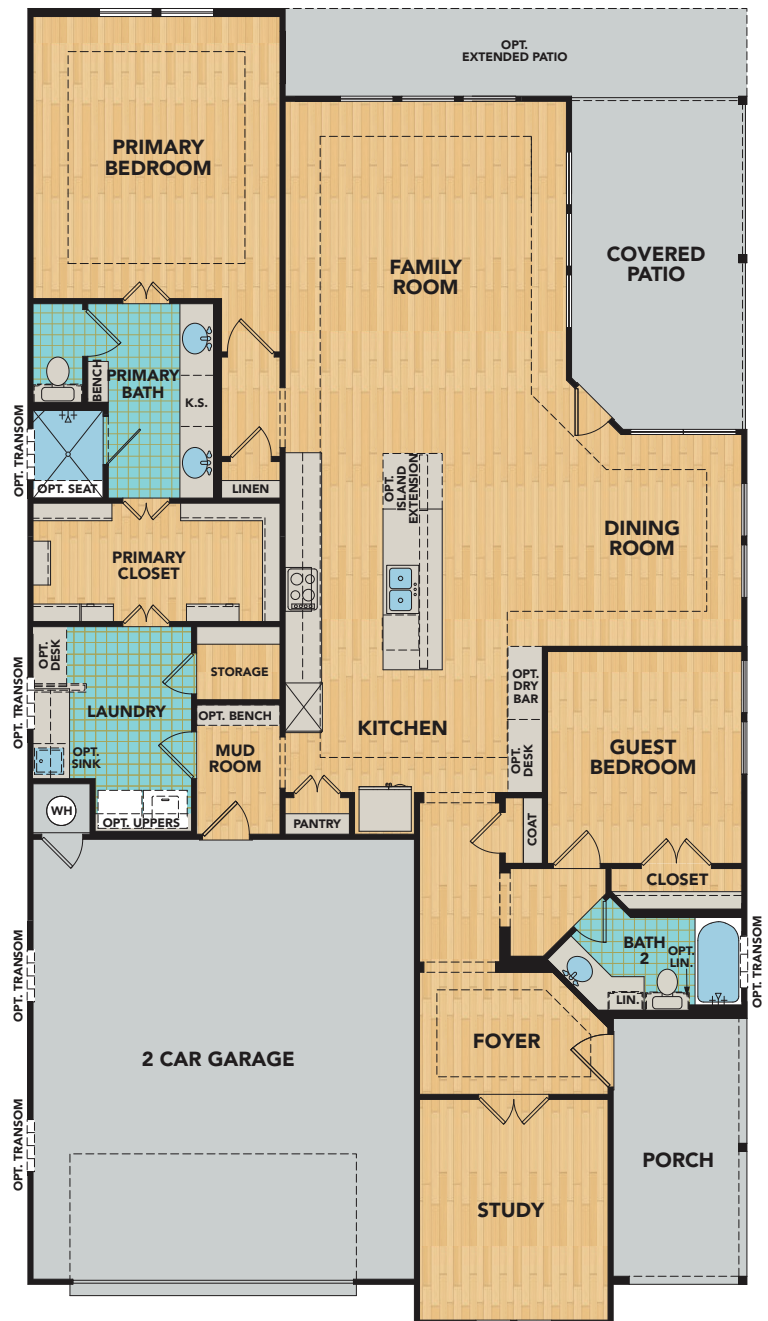

VERONA FLOORPLAN

Signature Series

2089

Square Feet

2

Beds

2

Baths

1

Floor

2

Car Garage

FLOORPLAN

VERONA FLOORPLAN | Signature Series

2089 SF • 2 Beds • 2 Baths • 1 Floor • 2 Car Garage

LaderaLiving.com

OPTIONS

Opt. 3-Door Slider

Opt. 4-Door Slider

Opt. Walk-in Shower

Opt. Extended W.I.C.

Opt. Corner Fireplace

Opt. Bath 2 Shower

Opt. Extended Family Room