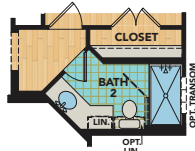

1

Floor

2

Car Garage

FLOORPLAN

VERONA FLOORPLAN | Signature Series

2089 SF • 2 Beds • 2 Baths • 1 Floor • 2 Car Garage

LaderaLiving.com

OPTIONS

Opt. 3-Door Slider

Opt. 4-Door Slider

Opt. Walk-in Shower

Opt. Extended W.I.C.

Opt. Corner Fireplace

Opt. Bath 2 Shower

Opt. Extended Family Room