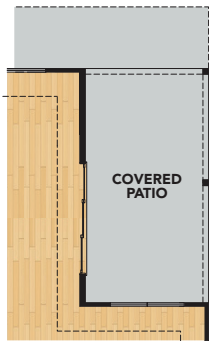

1

Floor

2

Car Garage

FLOORPLAN

VERONA FLOORPLAN | Signature Series

2089 SF • 2 Beds • 2 Baths • 1 Floor • 2 Car Garage

LaderaLiving.com

OPTIONS

Opt. 3-Door Slider

Opt. 4-Door Slider

Opt. Walk-in Shower

Opt. Extended W.I.C.

Opt. Corner Fireplace

Opt. Bath 2 Shower

Opt. Extended Family Room