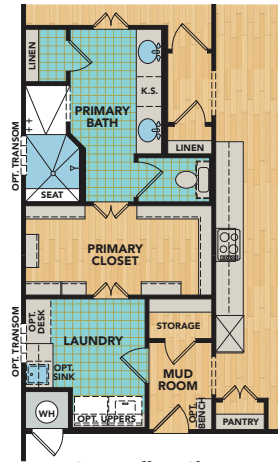

VERONA FLOORPLAN

Signature Series

2089

Square Feet

2

Beds

2

Baths

1

Floor

2

Car Garage

FLOORPLAN

VERONA FLOORPLAN | Signature Series

2089 SF • 2 Beds • 2 Baths • 1 Floor • 2 Car Garage

LaderaLiving.com

OPTIONS

Opt. 3-Door Slider

Opt. 4-Door Slider

Opt. Walk-in Shower

Opt. Extended W.I.C.

Opt. Corner Fireplace

Opt. Bath 2 Shower

Opt. Extended Family Room