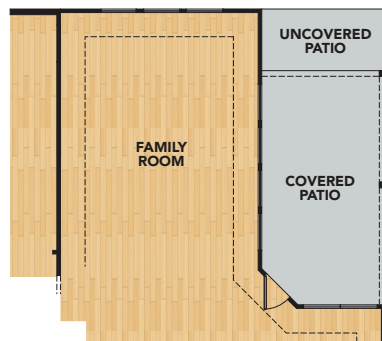

1

Floor

2

Car Garage

FLOORPLAN

VERONA FLOORPLAN | Signature Series

2089 SF • 2 Beds • 2 Baths • 1 Floor • 2 Car Garage

LaderaLiving.com

OPTIONS

Opt. 3-Door Slider

Opt. 4-Door Slider

Opt. Walk-in Shower

Opt. Extended W.I.C.

Opt. Corner Fireplace

Opt. Bath 2 Shower

Opt. Extended Family Room