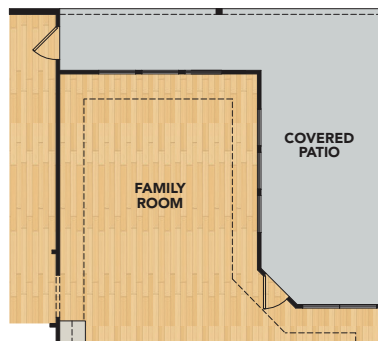

1

Floor

2

Car Garage

FLOORPLAN

VERONA FLOORPLAN | Signature Series

2089 SF • 2 Beds • 2 Baths • 1 Floor • 2 Car Garage

LaderaLiving.com

OPTIONS

Opt. 3-Door Slider

Opt. 4-Door Slider

Opt. Walk-in Shower

Opt. Extended W.I.C.

Opt. Corner Fireplace

Opt. Bath 2 Shower

Opt. Extended Family Room