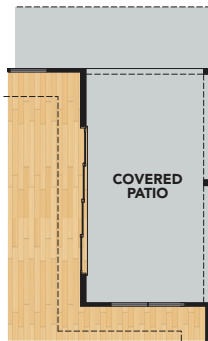

1

Floor

2

Car Garage

FLOORPLAN

VERONA FLOORPLAN | Signature Series

2089 SF • 2 Beds • 2 Baths • 1 Floor • 2 Car Garage

LaderaLiving.com

OPTIONS

Opt. 3-Door Slider

Opt. 4-Door Slider

Opt. Walk-in Shower

Opt. Extended W.I.C.

Opt. Corner Fireplace

Opt. Bath 2 Shower

Opt. Extended Family Room