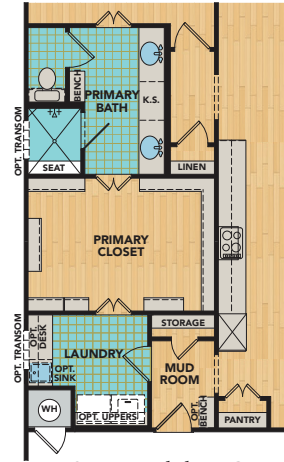

VERONA FLOORPLAN

Signature Series

2089

Square Feet

2

Beds

2

Baths

1

Floor

2

Car Garage

FLOORPLAN

VERONA FLOORPLAN | Signature Series

2089 SF • 2 Beds • 2 Baths • 1 Floor • 2 Car Garage

LaderaLiving.com

OPTIONS

Opt. 3-Door Slider

Opt. 4-Door Slider

Opt. Walk-in Shower

Opt. Extended W.I.C.

Opt. Corner Fireplace

Opt. Bath 2 Shower

Opt. Extended Family Room